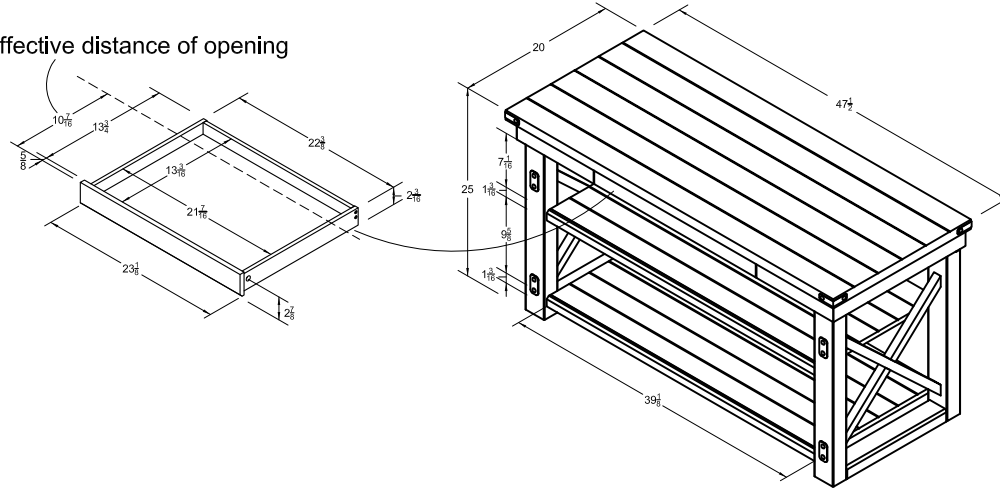

TV Stand
Model Number: 1735196
Finish: Dark Oak

OVERALL PRODUCT SIZE(in inches)

TV Stand: 47 $\frac{1}{2}$ " (W) * 20" (D) * 25" (H)

effective distance of opening

MAXIMUM WEIGHT CAPACITIES